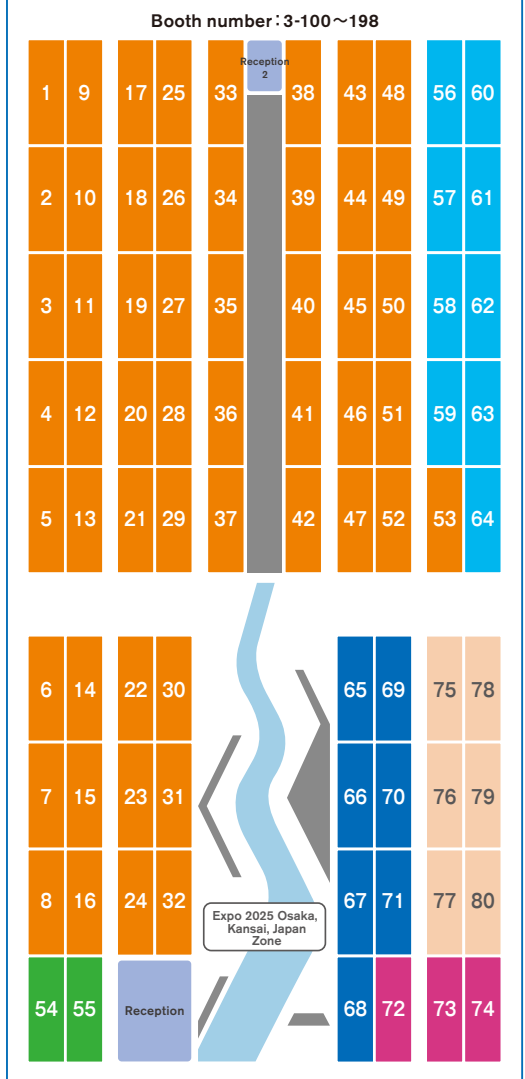

Hall 3 : New Value Creation Exhibition MAP

Visiting the EXPO

Visitors to the exhibition must register for the Future Monodzukuri International EXPO 2024. Please register using the QR code on the left (this flyer does not grant admission).